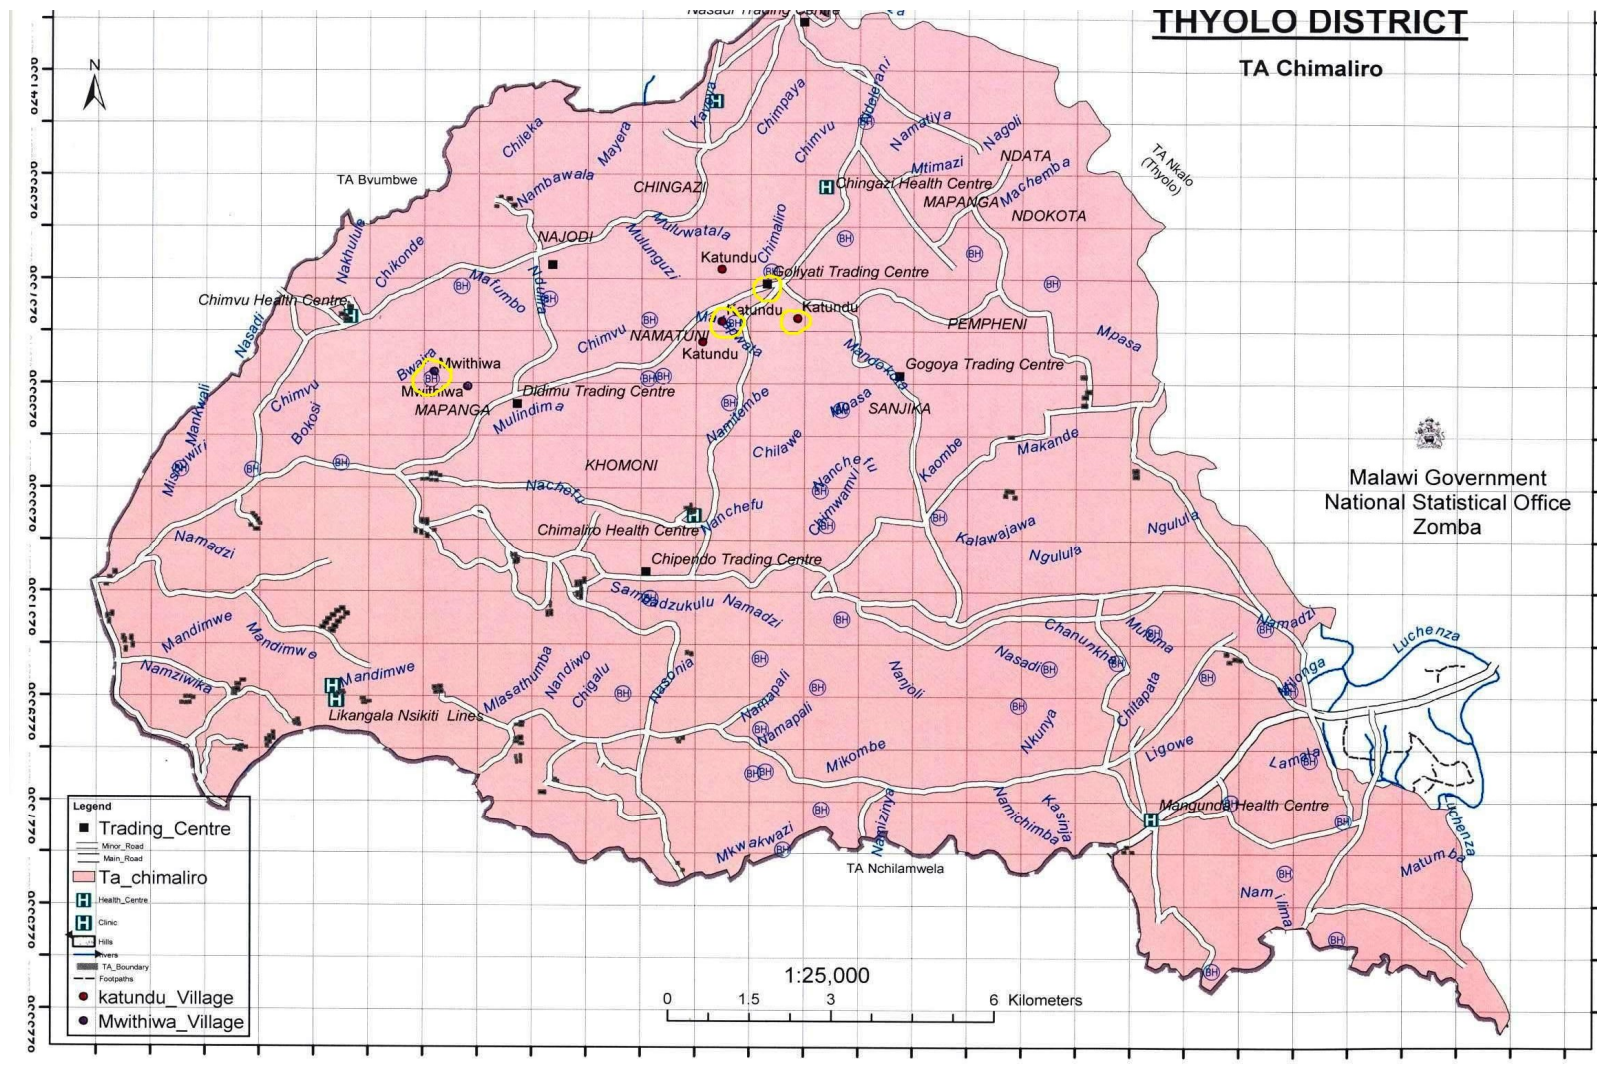

## Appendix A: Maps of Thyolo District and T/A Chimaliro

Map 1: Thyolo District showing T/A Chimaliro (NSO, 2008)

Map 2. T/A Chimaliro, with study villages circled in yellow (NSO, 2008)

Map 3. T/A Chimaliro showing major paths, study villages (circled yellow) and major landmarks (NSO, 2008)

Map 4. T/A Chimaliro showing local rivers/streams and landmarks (NSO, 2008)

This document was created with Win2PDF available at <http://www.win2pdf.com>.  
The unregistered version of Win2PDF is for evaluation or non-commercial use only.  
This page will not be added after purchasing Win2PDF.