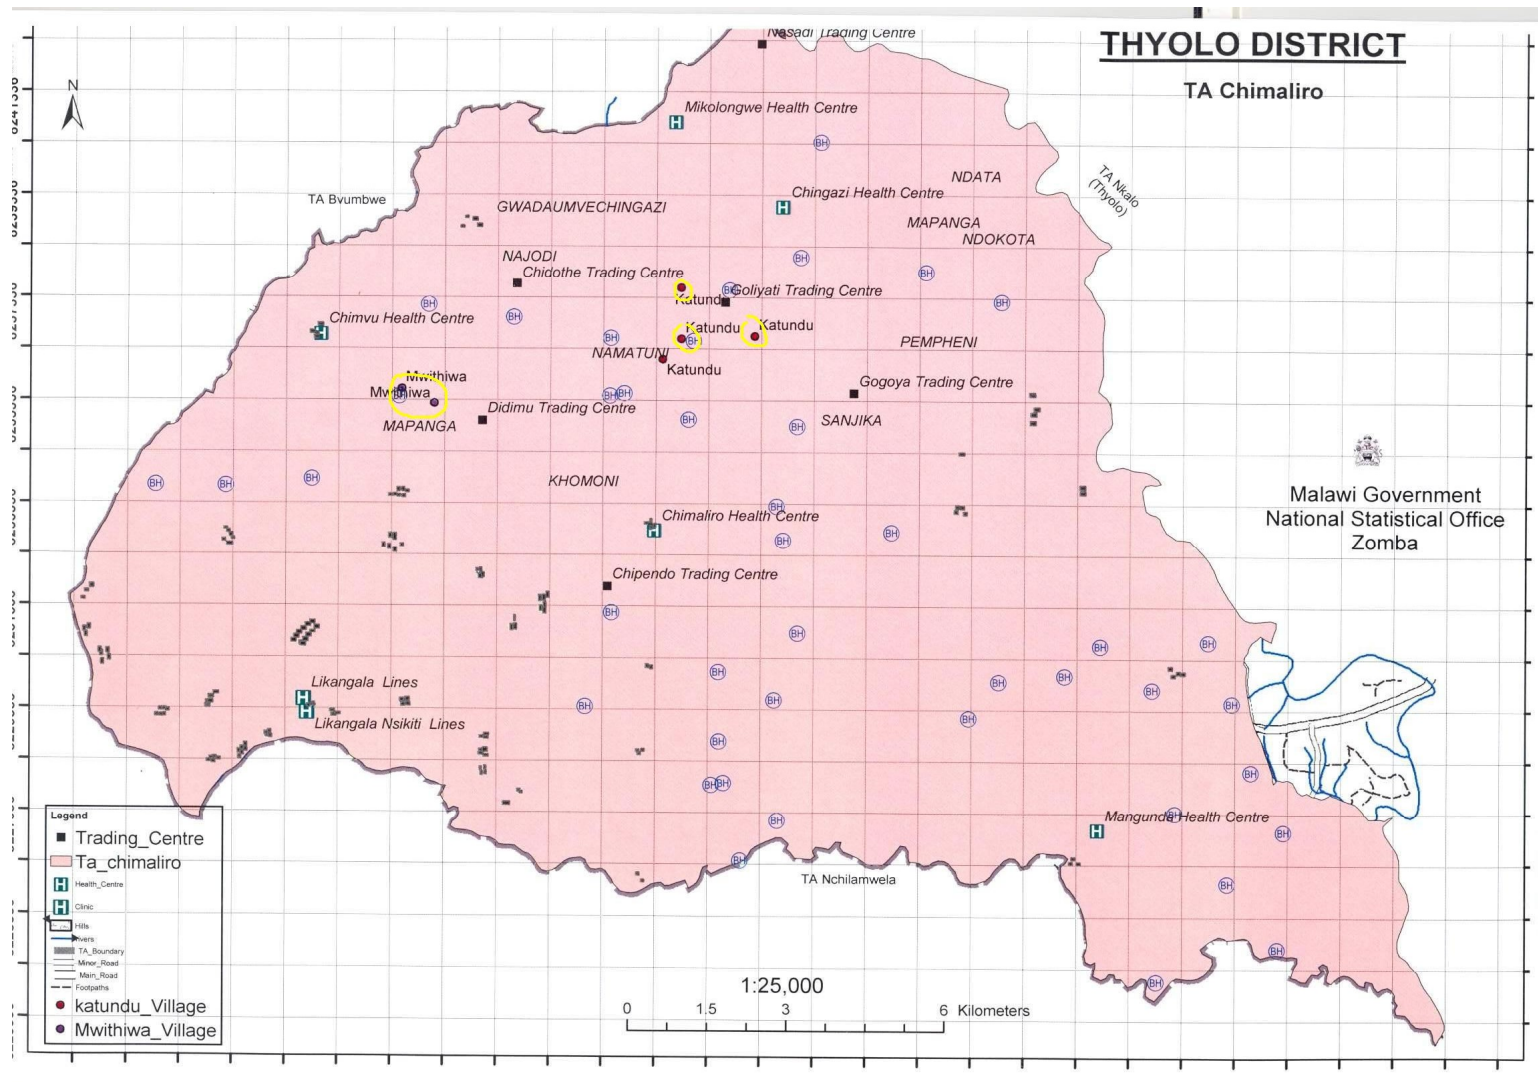

## Appendix A: Maps of Thyolo District and T/A Chimaliro

Map 1: Thyolo District showing T/A Chimaliro (NSO, 2008)

Map 2. T/A Chimaliro, with study villages circled in yellow (NSO, 2008)

Map 3. T/A Chimaliro showing major paths, study villages (circled yellow) and major landmarks (NSO, 2008)

Map 4. T/A Chimaliro showing local rivers/streams and landmarks (NSO, 2008)

This document was created with Win2PDF available at <http://www.win2pdf.com>.  
The unregistered version of Win2PDF is for evaluation or non-commercial use only.  
This page will not be added after purchasing Win2PDF.