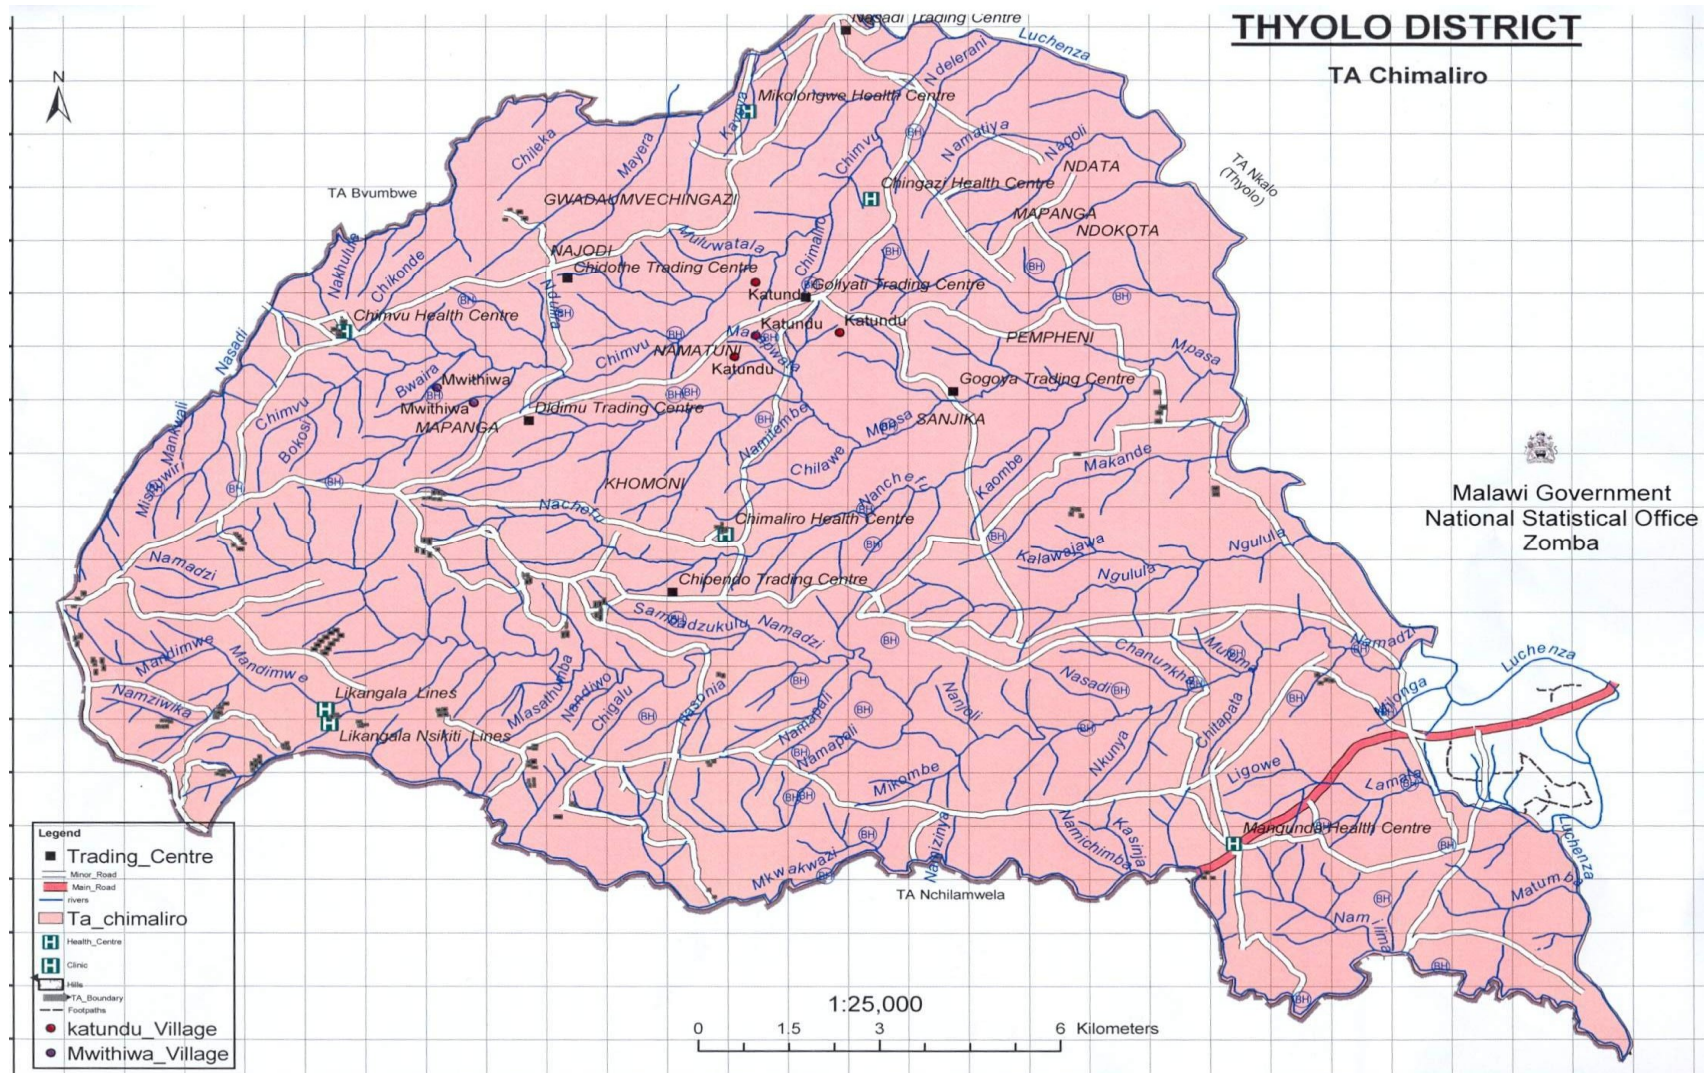

## Appendix A: Maps of Thyolo District and T/A Chimaliro

Map 1: Thyolo District showing T/A Chimaliro (NSO, 2008)

Map 2. T/A Chimaliro, with study villages circled in yellow (NSO, 2008)

Map 3. T/A Chimaliro showing major paths, study villages (circled yellow) and major landmarks (NSO, 2008)

Map 4. T/A Chimaliro showing local rivers/streams and landmarks (NSO, 2008)

This document was created with Win2PDF available at <http://www.win2pdf.com>.  
The unregistered version of Win2PDF is for evaluation or non-commercial use only.  
This page will not be added after purchasing Win2PDF.