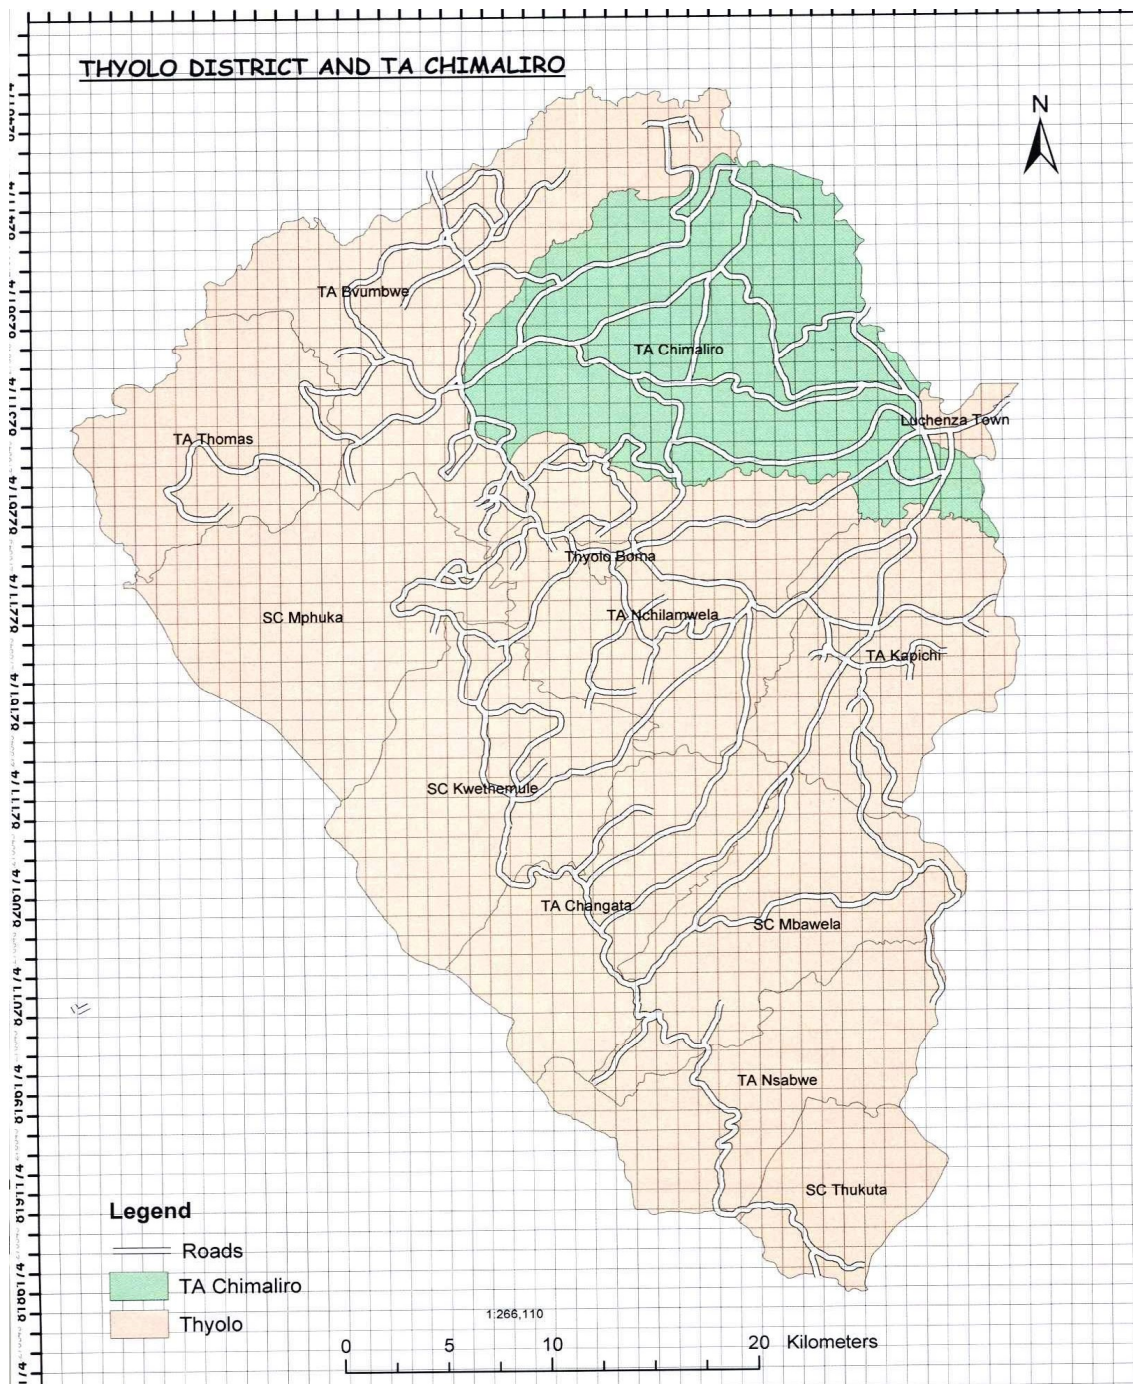

## Appendix A: Maps of Thyolo District and T/A Chimaliro

Map 1: Thyolo District showing T/A Chimaliro (NSO, 2008)

Map 2. T/A Chimaliro, with study villages circled in yellow (NSO, 2008)

Map 3. T/A Chimaliro showing major paths, study villages (circled yellow) and major landmarks (NSO, 2008)

Map 4. T/A Chimaliro showing local rivers/streams and landmarks (NSO, 2008)

This document was created with Win2PDF available at <http://www.win2pdf.com>.  
The unregistered version of Win2PDF is for evaluation or non-commercial use only.  
This page will not be added after purchasing Win2PDF.